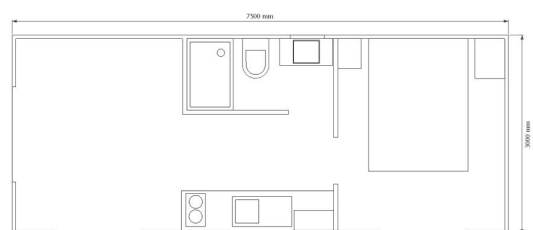

The Lincoln Specifications

Length 7,500mm | Width 3,000mm

Main Structure

- ✓ Black plastic coated corrugated roof sheets
- ✓ Heavy duty wooden chassis
- ✓ Bespoke cast iron wheels
- ✓ Corrugated steel cladding and trim (plastic coated) in a choice of colours
- ✓ 240 v electrics throughout
- ✓ 120 ltr hot water heater
- ✓ Mains water connection
- ✓ Mains sewage connection
- ✓ Two pairs of Double glazed doors and windows
- ✓ Rustic black door and window furniture
- ✓ Laminated flooring throughout (choice of colour)
- ✓ Fully decorated
- ✓ Bespoke window and door guttering

Shower Room

- ✓ High level traditional style toilet cistern
- ✓ Ceramic wash basin with quality mixer tap
- ✓ Floor standing storage cabinet
- ✓ 1,100mm shower with sliding door
- ✓ Traditional style exposed thermostatic shower
- ✓ Easy clean shower wall panelling (choice of design)
- ✓ Double glazed window
- ✓ Extraction fan
- ✓ Heated towel rail
- ✓ Wooden toilet seat

Lounge

- ✓ Single double glazed window
- ✓ Underfloor heating
- ✓ Double half-glazed doors
- ✓ Lighting points
- ✓ T&G style vertical cladding to full wall height
- ✓ Underfloor heating
- ✓ 3 double sockets
- ✓ TV socket
- ✓ Space for full size double sofa / sofa bed
- ✓ Space for Woodburner (optional extra)

Bedroom Area

- ✓ Built in bed with storage cabinets beneath
- ✓ Overbed lighting points
- ✓ Double half-glazed doors to front elevation
- ✓ Sliding door to living area
- ✓ Power points with USB
- ✓ Underfloor heating
- ✓ Built in wardrobe
- ✓ Built in bedside cabinet