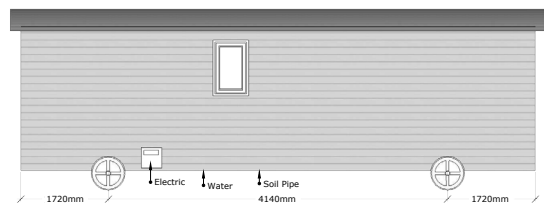

The Lincoln Specifications

Length 7,500mm | Width 3,000mm

Main Structure

- ✓ Black plastic coated corrugated roof sheets
- ✓ Heavy duty wooden chassis
- ✓ Bespoke cast iron wheels
- ✓ Corrugated steel cladding and trim (plastic coated) in a choice of colours
- ✓ 240 v electrics throughout
- ✓ 120 ltr hot water heater
- ✓ Mains water connection
- ✓ Mains sewage connection
- ✓ Two pairs of Double glazed doors and windows
- ✓ Rustic black door and window furniture
- ✓ Laminated flooring throughout (choice of colour)
- ✓ Fully decorated
- ✓ Bespoke window and door guttering