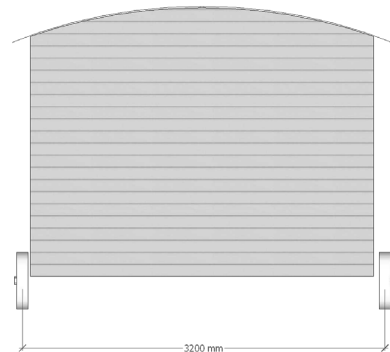

The Lincoln Specifications

Length 7,500mm | Width 3,000mm

Main Structure

- ✓ Black plastic coated corrugated roof sheets
- ✓ Heavy duty wooden chassis
- ✓ Bespoke cast iron wheels
- ✓ Corrugated steel cladding and trim (plastic coated) in a choice of colours
- ✓ 240 v electrics throughout
- ✓ 120 ltr hot water heater
- ✓ Mains water connection
- ✓ Mains sewage connection
- ✓ Two pairs of Double glazed doors and windows
- ✓ Rustic black door and window furniture
- ✓ Laminated flooring throughout (choice of colour)
- ✓ Fully decorated
- ✓ Bespoke window and door guttering